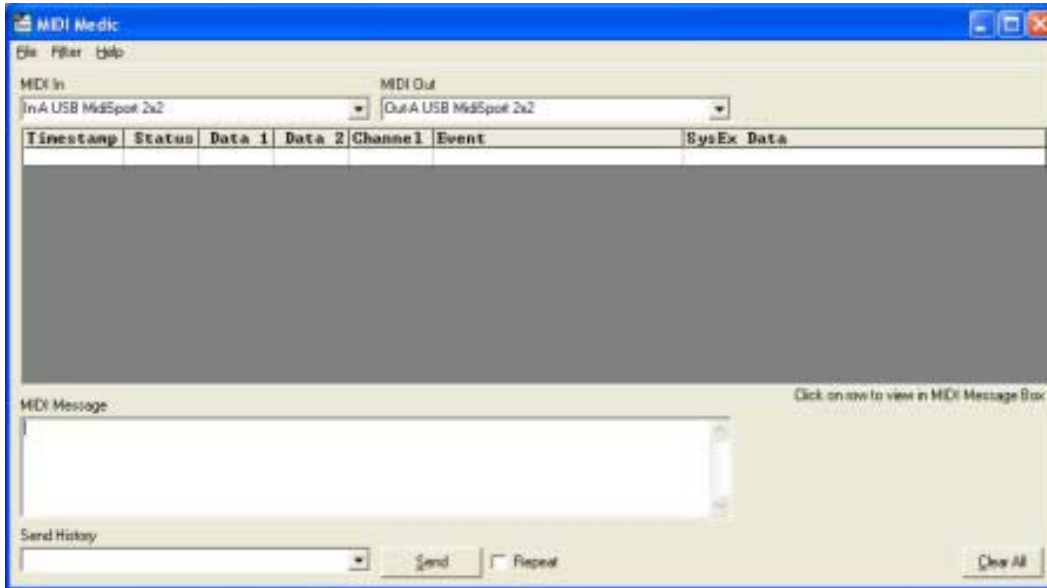

Classic Organ Works

2800 John Street, Unit 4, Markham, Ontario CANADA L3R 0E2
www.organworks.com 905-475-1275 or 1-888-812-9717 info@organworks.com

MIDI Medic

Description

MIDI Medic is a diagnostic tool for Microsoft Windows that allows one to diagnose MIDI problems.

It captures, or “dumps”, MIDI data to your screen and is useful for confirming that MIDI equipment is, in fact, sending the messages that a given program is expecting.

MIDI Medic captures and displays MIDI data being sent to the selected MIDI port on your PC.

The software also allows the user to send MIDI messages out of a selected MIDI port.

Features

- Capable of filtering incoming messages by channel or by message type
- Save captured data as a text file

Applications

- To check for the presence of MIDI signals.
- To display the content of each message.
- To diagnose MIDI problems.